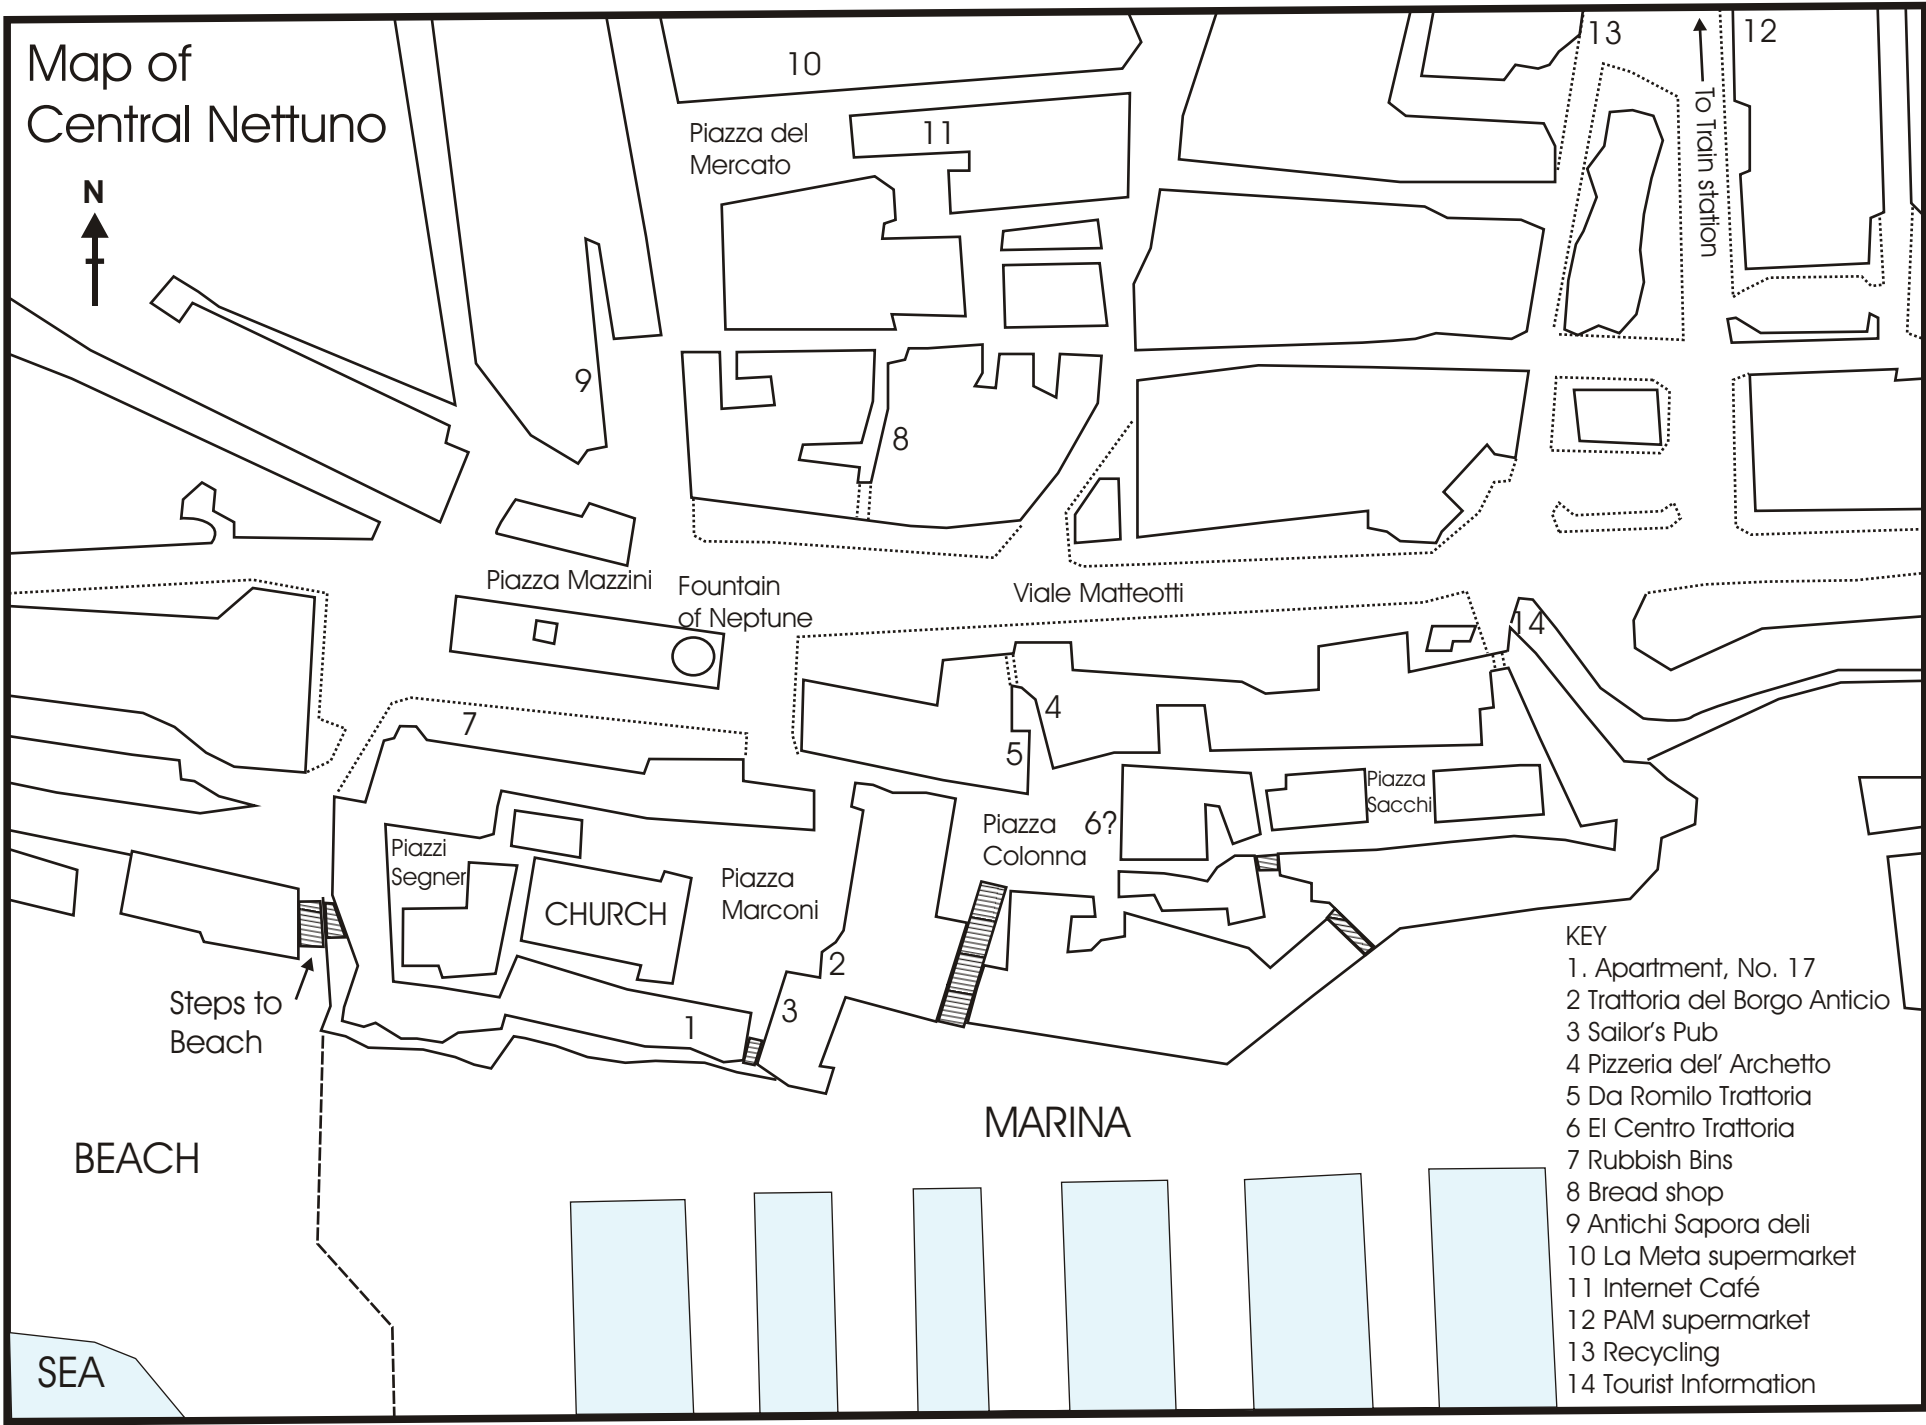

Map of Central Nettuno

↑
To Train station

- KEY
- 1. Apartment, No. 17
 - 2 Trattoria del Borgo Anticio
 - 3 Sailor's Pub
 - 4 Pizzeria del' Archetto
 - 5 Da Romilo Trattoria
 - 6 El Centro Trattoria
 - 7 Rubbish Bins
 - 8 Bread shop
 - 9 Antichi Sapora deli
 - 10 La Meta supermarket
 - 11 Internet Café
 - 12 PAM supermarket
 - 13 Recycling
 - 14 Tourist Information

BEACH

MARINA

SEA